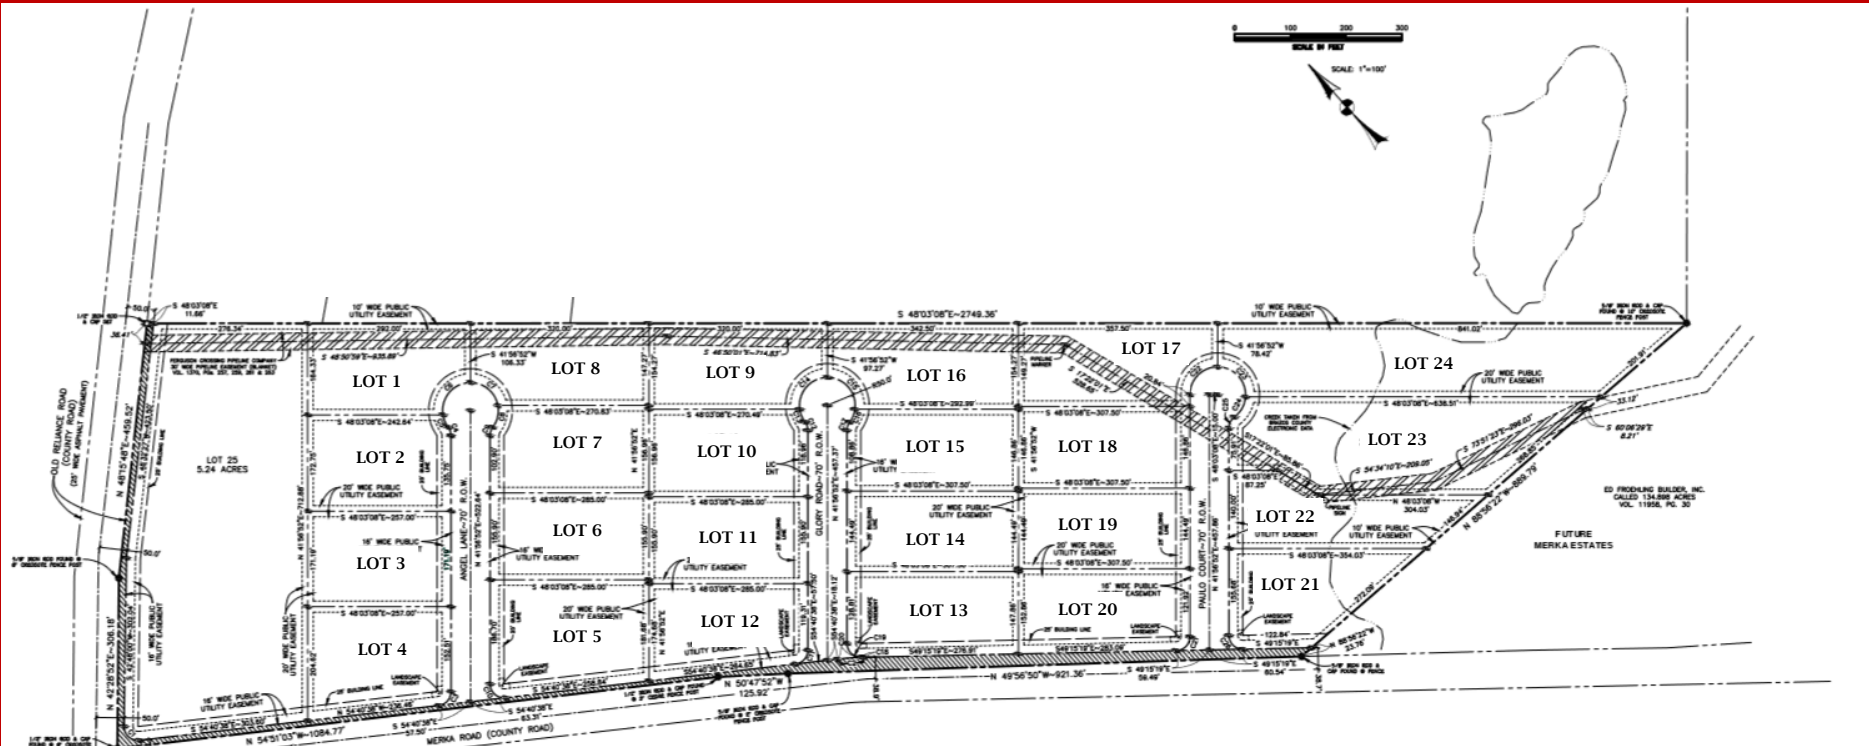

## SITE PLAN AND LOT AVAILABILITY

	ADDRESS	LOT SIZE	STATUS
LOT 1	5037 ANGEL LN	1.05 ACRES	AVAILABLE
LOT 2	5025 ANGEL LN	1.01 ACRES	AVAILABLE
LOT 3	5013 ANGEL LN	1.01 ACRES	AVAILABLE
LOT 4	5001 ANGEL LN	1.12 ACRES	AVAILABLE
LOT 5	5000 ANGEL LN	1.29 ACRES	AVAILABLE
LOT 6	5012 ANGEL LN	1.02 ACRES	AVAILABLE
LOT 7	5024 ANGEL LN	1.02 ACRES	AVAILABLE
LOT 8	5036 ANGEL LN	1.05 ACRES	AVAILABLE
LOT 9	5037 GLORY RD	1.08 ACRES	AVAILABLE
LOT 10	5025 GLORY RD	1.02 ACRES	AVAILABLE
LOT 11	5013 GLORY RD	1.02 ACRES	AVAILABLE
LOT 12	5001 GLORY RD	1.03 ACRES	AVAILABLE

	ADDRESS	LOT SIZE	STATUS
LOT 13	5000 GLORY RD	1.06 ACRES	AVAILABLE
LOT 14	5012 GLORY RD	1.02 ACRES	AVAILABLE
LOT 15	5024 GLORY RD	1.03 ACRES	AVAILABLE
LOT 16	5036 GLORY RD	1.16 ACRES	AVAILABLE
LOT 17	5037 PAULO CT	1.16 ACRES	AVAILABLE
LOT 18	5025 PAULO CT	1.04 ACRES	AVAILABLE
LOT 19	5013 PAULO CT	1.02 ACRES	AVAILABLE
LOT 20	5001 PAULO CT	1.05 ACRES	AVAILABLE
LOT 21	5000 PAULO CT	1.03 ACRES	AVAILABLE
LOT 22	5012 PAULO CT	1.03 ACRES	AVAILABLE
LOT 23	5024 PAULO CT	2.14 ACRES	AVAILABLE
LOT 24	5036 PAULO CT	2.27 ACRES	AVAILABLE